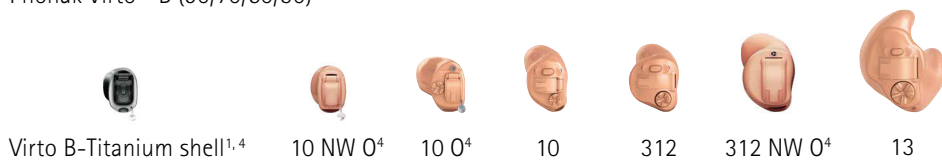

Phonak Belong colour range

Belong BTE's and RIC's

Vitus+ BTE's and RIC's

Additional Sky B only

Ear Hook

Housing

Belong Faceplate colours

Belong Shell colours

Advanced Bionics colours	P1	P4	P6	P8	P9	Q1	Q3	XP	T7/XN
Naida CI Sound Processor & UHP2 Cap	•	•	•	•	•	•	•	•	•
Naida Link	•	•	•	•	•				•
Naida Link CROS	•	•	•	•	•				•

Phonak Belong hearing aid styles

Belong

RIC Phonak Audéo™ B

BTE Phonak Bolero™ B

CROS B

Custom Phonak Virto™ B (90/70/50/30)

CROS B Custom

Paediatric Phonak Sky™ B (90/70/50)

Power Phonak Naida™ B (90/70/50/30)

¹Virto B-Titanium not available in 30 or 50 performance levels.

²CROS B not compatible with Audéo B-Direct.

³Only compatible with Audéo B-R.

⁴Not compatible with CROS Custom.